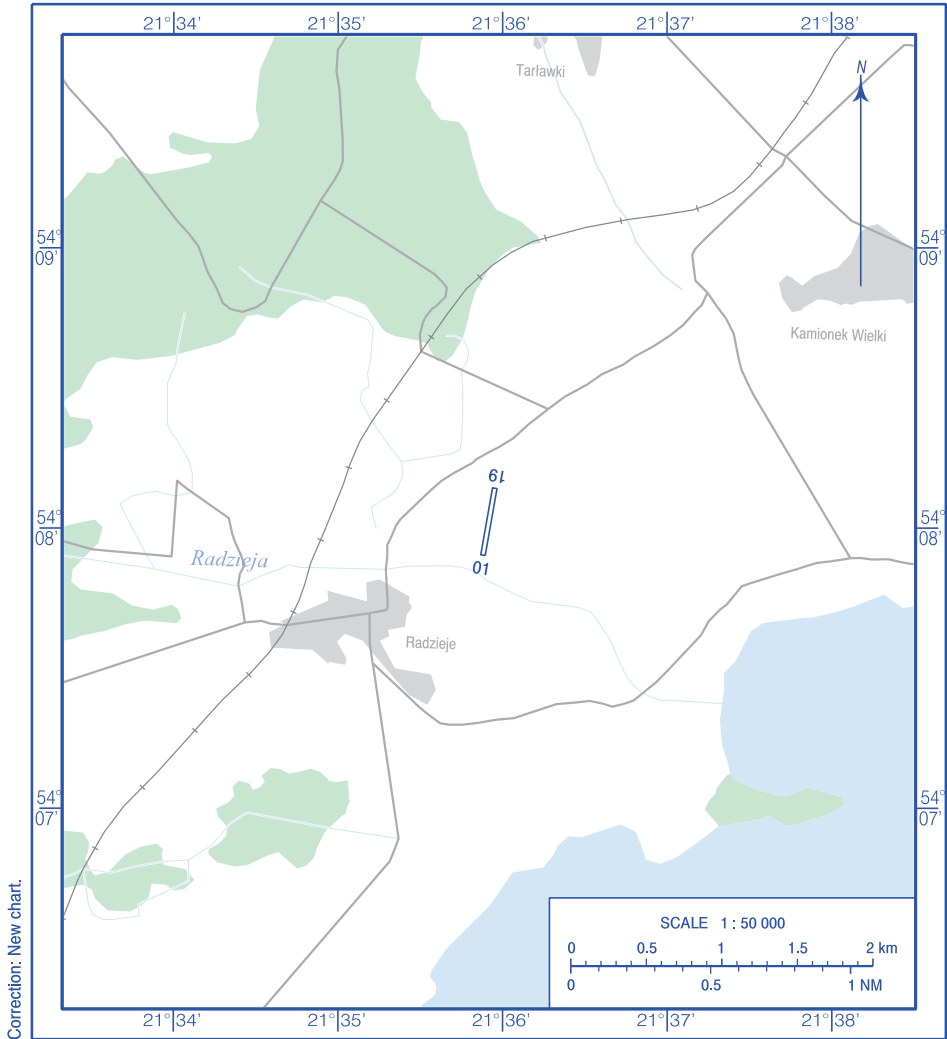

**VISUAL
OPERATION
CHART**

AD ELEV 398 ft

RADIO 118.090

**AIRFIELD
MAZURY AIR CAMP**

AERODROME MINIMA				
AIRCRAFT TYPE	DAY		NIGHT	
	CEILING (ft)	VISIBILITY (m)	CEILING (ft)	VISIBILITY (m)
AEROPLANES	-	-	-	-
HELICOPTERS	-	-	-	-